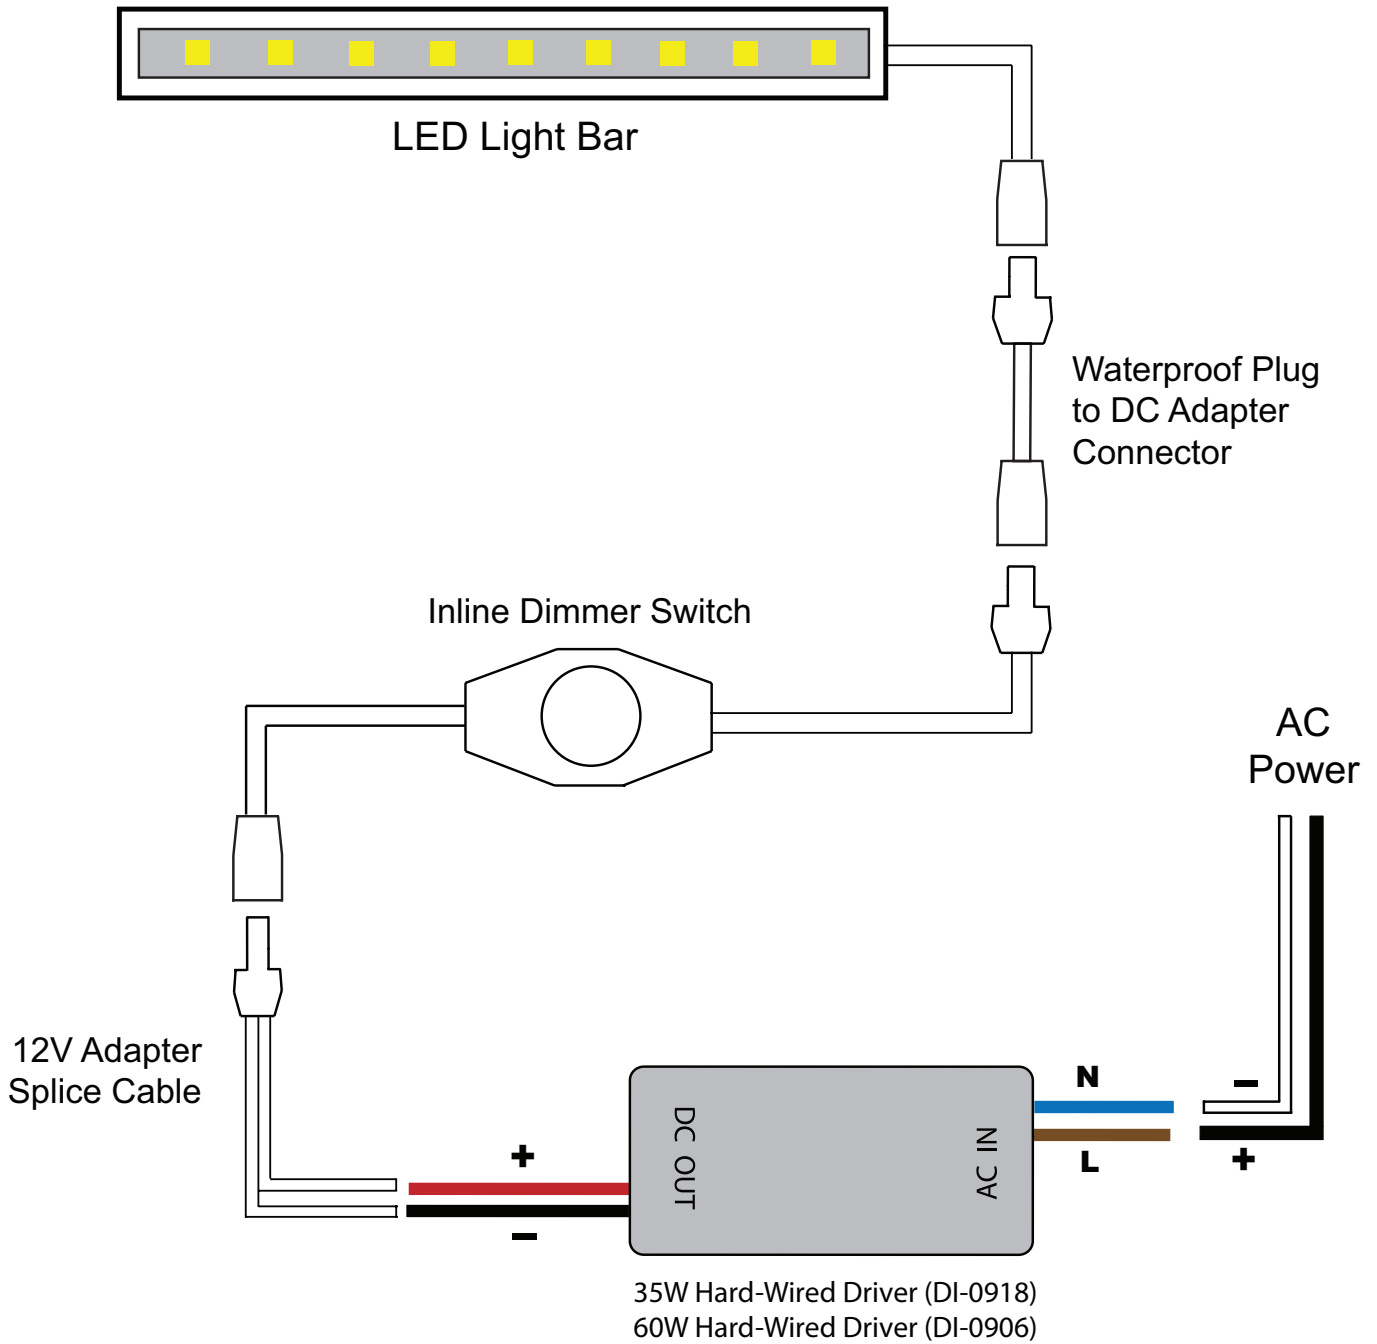

Inline Dimmer Switch to Medium Driver Wiring Diagram

Inline Dimmer Switch to Plug-In
Adapter Wiring Diagram